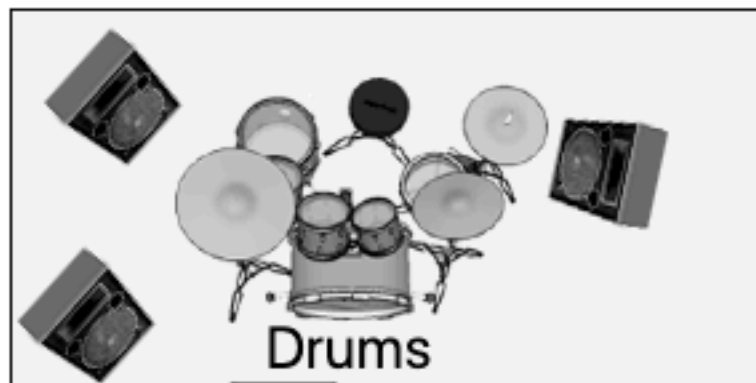

BACH TO THE FUTURE Stage Plot

Piano/Keyboards

El. Violin

Sax

Stereo Keyboard 1
 Mono DI Keytar
 Stereo DI Electric Violin
 Mono DI Sax from Lavalier
 Mono DI from bass amp
 Mono DI from electronic drum
 Stereo Earthworks Piano Mic
 Standard drum kit mic'ing