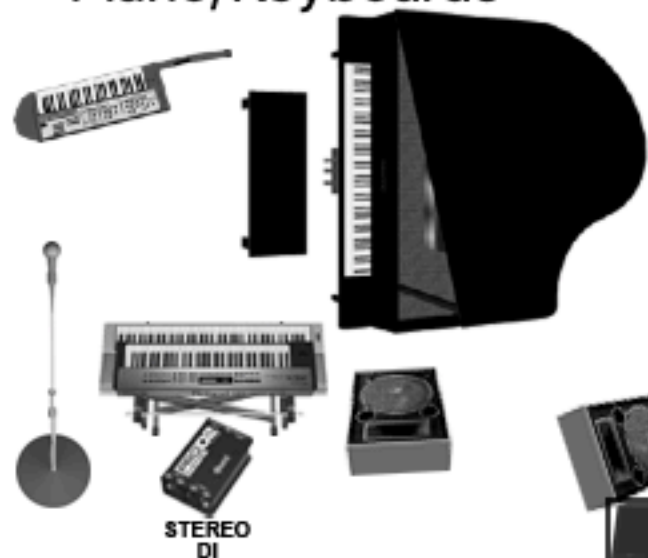

BACH TO THE FUTURE Stage Plot

Piano/Keyboards

El. Violin

Sax

Stereo Keyboard 1
 Mono DI Keytar
 Stereo DI Electric Violin
 Mono DI Sax from Lavalier
 Mono DI from bass amp
 Mono DI from electronic drum
 Stereo Earthworks Piano Mic
 Standard drum kit mic'ing